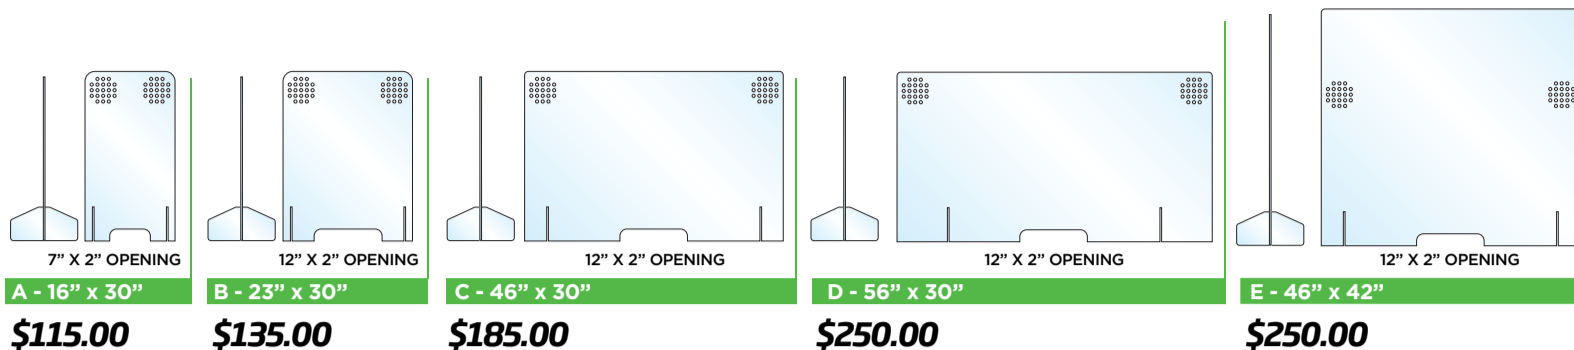

Covid-19 Business Re-Opening

COVID-19 Free Standing Safety Shield

A - 16" x 30"

B - 23" x 30"

C - 46" x 30"

D - 56" x 30"

E - 46" x 42"

\$115.00

L-Shaped Desk Sign 10" x 4" **12.75**

Window Decal

\$4.75 each **\$375.00 / 100**

Lawn Signs

Size	Qty	Price
24" x 12"	16	\$185.00
24" x 16"	12	\$185.00
24" x 20"	8	\$185.00

Wall Signage

Snap Frame - 8.5"x11"
• Interchangeable message
• Other sizes available on request
\$27.50

PVC - 8"x12"
\$16.75

A-Frame Sandwich Board

Includes 2 Graphics
Metal - 24"x36" PVC - 24"x32"
\$265.00

Golf Cart Signage

8" package of 100 **\$525** Each
8" package of 200 **\$850** Each
Custom decals available upon request

Banners

96" x 12"
\$95.00

CURBSIDE PICKUP

Message Options - Available in all sizes

Other messages available upon request

Webinar Backdrop

31.5" x 79" **\$275.00**

604-421-1321
creativedisplay.ca